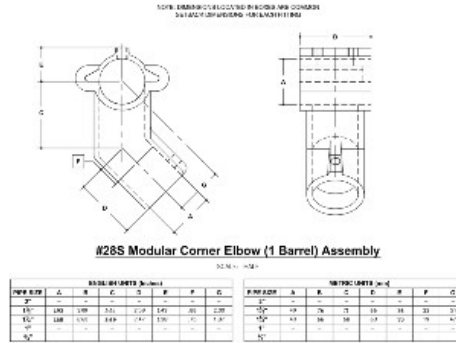

18150 Modular Corner Ell (1 Barrel Assembly) Aluminum Magnesium 1-1/2" IPS (1.94" ID)

[Click here for chart](#)