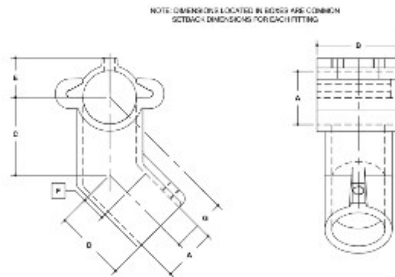

BuyRailings 71 Commerce Drive Brookfield, CT 06804 T 877-810-4116 F +1-203-930-3620 [www.buyrailings.com](http://www.buyrailings.com)

**18150 Modular Corner Ell (1 Barrel Assembly) Aluminum Magnesium 1-1/2" IPS (1.94" ID)**

**#28S Modular Corner Elbow (1 Barrel) Assembly**

SCALE: 1/4"=1"

PIPE SIZE	PIPE DIMENSIONS (inches)						PIPE SIZE	PIPE DIMENSIONS (mm)							
	A	B	G	D	E	F		G	A	B	G	D	E	F	G
1-1/2"	1.875	2.375	2.75	3.25	3.4375	3.875	3.875	47.6	60.3	70.1	82.5	87.6	88.0	98.4	98.4
1"	1.315	1.815	2.19	2.69	2.8725	3.315	3.315	33.7	46.0	55.8	68.2	73.3	73.7	84.1	84.1
3/4"	0.9375	1.4375	1.815	2.315	2.4925	2.9375	2.9375	23.8	36.5	46.3	58.7	63.8	64.2	74.6	74.6