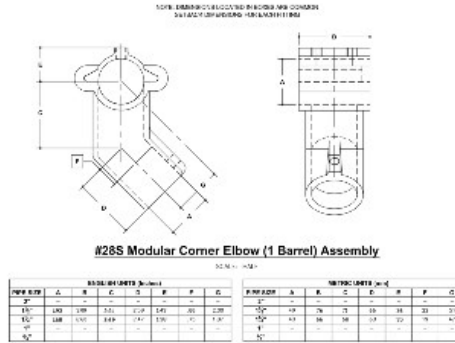

18150 Modular Corner Ell (1 Barrel Assembly) Aluminum Magnesium 1-1/2" IPS (1.94" ID)

[Click here for chart](#)