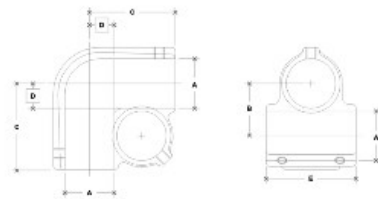

08350 Outside Corner Aluminum Magnesium 1-1/2" IPS (1.94" ID)

#20 Outside Corner

SCALE: 1/4"=1"

[Click here for chart](#)