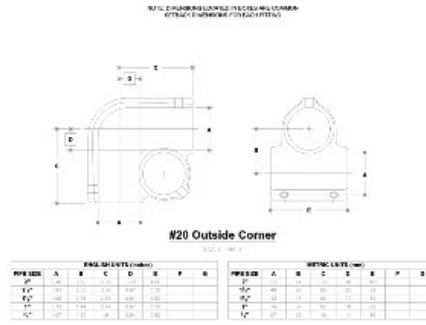

08350 Outside Corner Aluminum Magnesium 1-1/2" IPS (1.94" ID)

[Click here for chart](#)