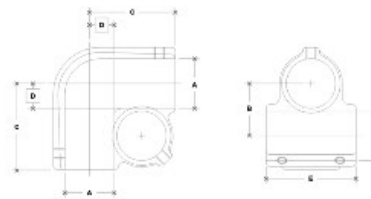

06350 Outside Corner Aluminum Magnesium 1" IPS (1.38" ID)

#20 Outside Corner