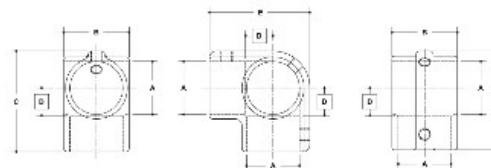

07150 Side Outlet Tee-E Aluminum Magnesium 1-1/4" IPS (1.72" ID)

#11E Side Outlet Tee-E