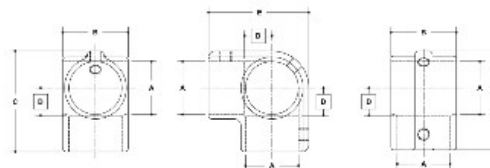

07150 Side Outlet Tee-E Aluminum Magnesium 1-1/4" IPS (1.72" ID)

#11E Side Outlet Tee-E

SCALE: 1/4"=1'

TYPE SIZE	DIMENSION (INCHES)						DIMENSION (MILLIMETERS)							
	A	B	C	D	E	F	G	A	B	C	D	E	F	G
1 1/2"	1.91	2.51	2.53	1.96	3.65			48.8	63.8	64.3	49.8	92.7		
1 1/4"	1.88	2.48	2.52	1.88	3.57			47.8	62.8	64.3	47.8	90.7		
1"	1.82	2.42	2.46	1.82	3.51			46.3	61.3	62.8	46.3	89.2		
3/4"	1.77	2.37	2.41	1.77	3.45			45.2	60.2	61.7	45.2	88.1		

[Click here for chart](#)