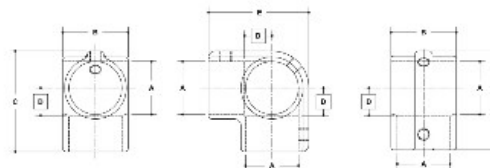

08150 Side Outlet Tee-E Aluminum Magnesium 1-1/2" IPS (1.94" ID)

#11E Side Outlet Tee-E