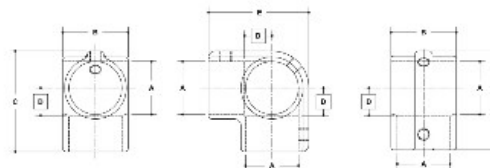

06150 Side Outlet Tee-E Aluminum Magnesium 1" IPS (1.38" ID)

#11E Side Outlet Tee-E

SCALE: 1/4"=1'

DIMENSION TABLE (inches)							DIMENSION TABLE (mm)								
TYPE SIZE	A	B	C	D	E	F	G	TYPE SIZE	A	B	C	D	E	F	G
1 1/2"	1.31	2.51	2.53	1.36	3.61			1 1/2"	33	64	64	34	92		
1 1/4"	1.08	2.08	2.10	1.08	3.07			1 1/4"	27	53	53	27	78		
1"	0.82	1.70	1.72	0.82	2.83			1"	21	43	43	21	72		
3/4"	0.57	1.44	1.46	0.57	2.11			3/4"	14	37	37	14	53		

[Click here for chart](#)