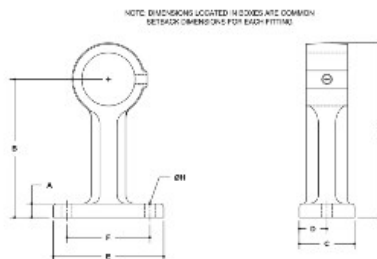

28380 Offset (5") Wall Bracket Aluminum Magnesium 1-1/2 IPS (1.94" ID)

#55-5 Offset Wall Bracket (5")

SCALE: 3/4"=1"

FIPS SIZE	ENGLISH UNITS (Inches)							METRIC UNITS (mm)								
	A	B	C	D	E	F	H	J	A	B	C	D	E	F	H	J
1 1/2"	0.50	2.00	2.36	1.00	4.00	4.00	8.21	0.44	13	51	59	25	102	102	165	11

[Click here for chart](#)

BUYRAILINGS
ARCHITECTURAL AND INDUSTRIAL RAILINGS

2" IPS
Schedule 40 2.00" I.D. 0.154" Wall
Schedule 80 1.924" I.D. 0.218" Wall

1 1/2" IPS
Schedule 40 1.315" I.D. 0.140" Wall
Schedule 80 1.239" I.D. 0.204" Wall

1" IPS
Schedule 40 0.915" I.D. 0.133" Wall
Schedule 80 0.841" I.D. 0.197" Wall

3/4" IPS
Schedule 40 0.660" I.D. 0.119" Wall
Schedule 80 0.586" I.D. 0.183" Wall