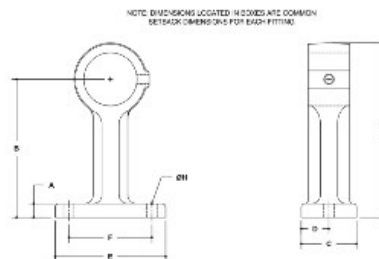

28380 Offset (5") Wall Bracket Aluminum Magnesium 1-1/2 IPS (1.94" ID)

#55-5 Offset Wall Bracket (5")

SCALE: 3/4"=1"

FPIPS SIZE	ENGLISH UNITS (Inches)								METRIC UNITS (mm)									
	A	B	C	D	E	F	G	H	J	A	B	C	D	E	F	G	H	J
1 1/2"	0.50	2.00	2.36	1.00	4.00	4.00	8.31	0.44		13	52	60	25	102	102	212	11	

1" IPS
Schedule 40 1.315" O.D., 0.133" Wall
Schedule 40 0.975" O.D., 0.119" Wall

3/4" IPS
Schedule 40 0.937" O.D., 0.119" Wall
Schedule 40 0.714" O.D., 0.154" Wall