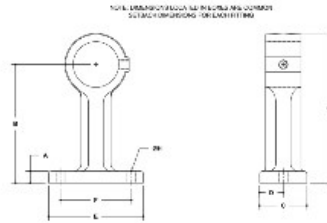

25360 Offset (2.13"") Wall Bracket Aluminum Magnesium 3/4 IPS (1.09" ID)

#55-5 Offset Wall Bracket (5")

[Click here for chart](#)

BUYRAILINGS
ARCHITECTURAL AND INDUSTRIAL RAILINGS