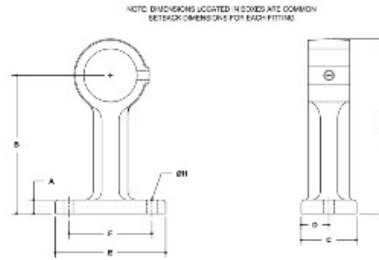

BuyRailings 71 Commerce Drive Brookfield, CT 06804 T 877-810-4116 F +1-203-930-3620 www.buyrailings.com

25360 Offset (2.13"") Wall Bracket Aluminum Magnesium 3/4 IPS (1.09" ID)

#55-5 Offset Wall Bracket (5")

SCALE: 1/4"=1'

PPH SECT	IMPERIAL UNITS (IN-DEC)							METRIC UNITS (MM)										
	A	B	C	D	E	F	G	H	J	A	B	C	D	E	F	G	H	J
15"	0.50	2.87	2.25	1.05	4.05	4.00	8.21	0.44		12	73	57	27	104	103	210	7	11

[Click here for chart](#)

1.125" IPS
Schedule 40 1.50" O.D., 0.140" Wall
Schedule 40 1.50" I.D., 0.140" Wall

1" IPS
Schedule 40 1.315" O.D., 0.133" Wall
Schedule 40 1.315" I.D., 0.133" Wall

0.875" IPS
Schedule 40 1.130" O.D., 0.126" Wall
Schedule 40 1.130" I.D., 0.126" Wall

0.75" IPS
Schedule 40 0.945" O.D., 0.119" Wall
Schedule 40 0.945" I.D., 0.119" Wall