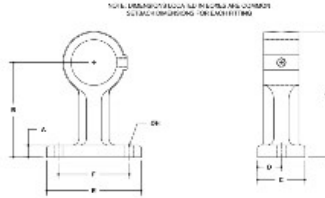

28370 Offset (4") Wall Bracket Aluminum Magnesium 1-1/2 IPS (1.94" ID)

#55-4 Offset Wall Bracket (4")

[Click here for chart](#)

BUYRAILINGS
ARCHITECTURAL AND INDUSTRIAL RAILINGS

2" IPS
Schedule 40 2.375" O.D., 0.188" Wall
Schedule 80 1.937" I.D., 0.218" Wall

1 1/2" IPS
Schedule 40 1.625" O.D., 0.188" Wall
Schedule 80 1.537" I.D., 0.257" Wall

1" IPS
Schedule 40 1.312" O.D., 0.188" Wall
Schedule 80 1.227" I.D., 0.197" Wall

3/4" IPS
Schedule 40 0.987" O.D., 0.188" Wall
Schedule 80 0.907" I.D., 0.154" Wall