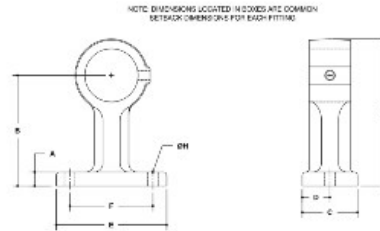

BuyRailings 71 Commerce Drive Brookfield, CT 06804 T 877-810-4116 F +1-203-930-3620 [www.buyrailings.com](http://www.buyrailings.com)

**28370 Offset (4") Wall Bracket Aluminum Magnesium 1-1/2 IPS (1.94" ID)**

**#55-4 Offset Wall Bracket (4")**

SCALE: 1/4"=1"

PPH SECT	DIMENSIONS (INCHES)							DIMENSIONS (MM)										
	A	B	C	D	E	F	G	H	J	A	B	C	D	E	F	G	H	J
15"	0.50	4.25	2.25	1.00	4.00	4.00	5.21	0.44		13	108	57	25	102	102	133	11	11