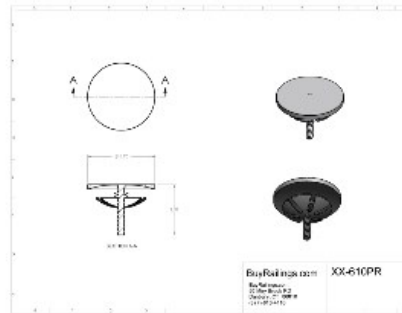

BuyRailings 71 Commerce Drive Brookfield, CT 06804 T 877-810-4116 F +1-203-930-3620 www.buyrailings.com

LB-26-601PR White Powder Coat Steel Closet Rod End Caps Fits 1-1/4" to 1-5/16" (2 Per Pack)

Perfect for concealing an exposed rod end. Use our Premium End Cap to finish off a closet installation where one or both rod ends don't terminate into a wall. Made from the highest quality metal and hand polished for a superior finish. Fits into our 1-5/16" Premium Closet Rods. Available in Powder Coat White.