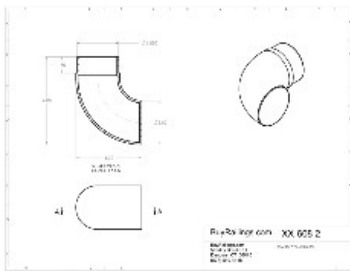

44-608/2 SPEC SHEET

BuyRailings 71 Commerce Drive Brookfield, CT 06804 T 877-810-4116 F +1-203-930-3620 www.buyrailings.com

44-608/2 Satin (Brushed) Stainless Steel Radius Wall Return 2" OD

Decorative and functional rail end caps and finials complete your railing project. Our end caps and finials are designed to provide a beautiful finishing touch to your Lavi handrail, footrail, stair railing, kitchen rail system, or other architectural metal railing project.