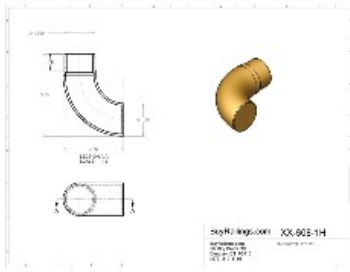

# 44-608/1H SPEC SHEET

BuyRailings 71 Commerce Drive Brookfield, CT 06804 T 877-810-4116 F +1-203-930-3620 [www.buyrailings.com](http://www.buyrailings.com)

**44-608/1H** Satin (Brushed) Stainless Steel Radius Wall Return 1-1/2" OD