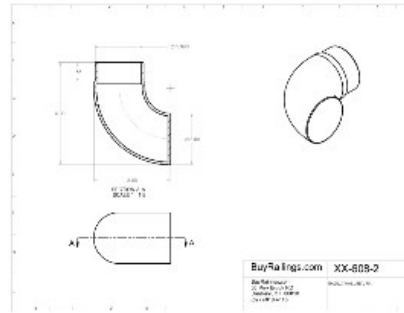

40-608/2 Polished Stainless Steel Radius Wall Return 2" OD

Decorative and functional rail end caps and finials complete your railing project. Our end caps and finials are designed to provide a beautiful finishing touch to your Lavi handrail, footrail, stair railing, kitchen rail system, or other architectural metal railing project.