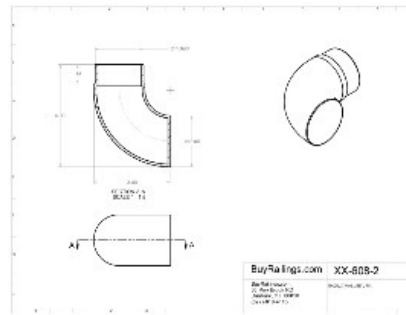

BuyRailings 71 Commerce Drive Brookfield, CT 06804 T 877-810-4116 F +1-203-930-3620 [www.buyrailings.com](http://www.buyrailings.com)

**40-608/2 Polished Stainless Steel Radius Wall Return 2" OD**

Decorative and functional rail end caps and finials complete your railing project. Our end caps and finials are designed to provide a beautiful finishing touch to your Lavi handrail, footrail, stair railing, kitchen rail system, or other architectural metal railing project.