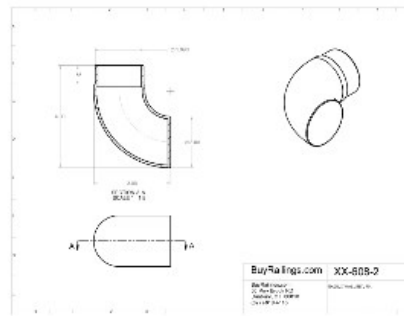

40-608/2 Polished Stainless Steel Radius Wall Return 2" OD

Decorative and functional rail end caps and finials complete your railing project. Our end caps and finials are designed to provide a beautiful finishing touch to your Lavi handrail, footrail, stair railing, kitchen rail system, or other architectural metal railing project.