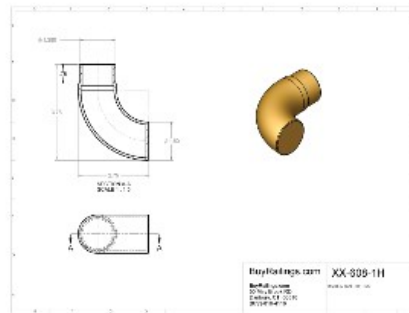

BuyRailings 71 Commerce Drive Brookfield, CT 06804 T 877-810-4116 F +1-203-930-3620 www.buyrailings.com

40-608/1H Polished Stainless Steel Radius Wall Return 1-1/2" OD

Decorative and functional rail end caps and finials complete your railing project. Our end caps and finials are designed to provide a beautiful finishing touch to your Lavi handrail, footrail, stair railing, kitchen rail system, or other architectural metal railing project.