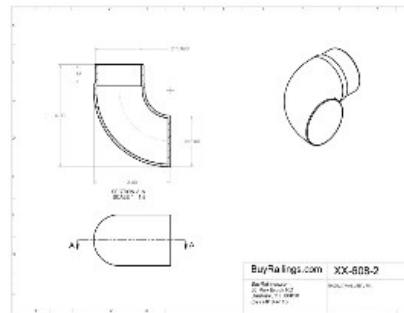

00-608/2 Polished Brass Radius Wall Return 2" OD

Decorative and functional rail end caps and finials complete your railing project. Our end caps and finials are designed to provide a beautiful finishing touch to your Lavi handrail, footrail, stair railing, kitchen rail system, or other architectural metal railing project.