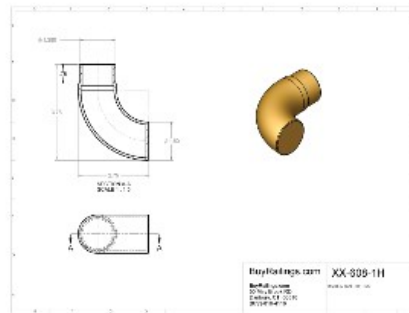

BuyRailings 71 Commerce Drive Brookfield, CT 06804 T 877-810-4116 F +1-203-930-3620 [www.buyrailings.com](http://www.buyrailings.com)

**00-608/1H Polished Brass Radius Wall Return 1-1/2" OD**

Decorative and functional rail end caps and finials complete your railing project. Our end caps and finials are designed to provide a beautiful finishing touch to your Lavi handrail, footrail, stair railing, kitchen rail system, or other architectural metal railing project.