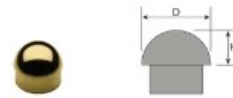

40-602/2 Polished Stainless Steel Half Ball End Cap 2" OD

DOME END CAP

Tube OD	D	H
1.000"	1"	3/8"
1.500"	1 1/2"	3/8"
1.670"	1.67"	0.83"
2.000"	2"	1"

Decorative and functional rail end caps and finials complete your railing project. Our end caps and finials are designed to provide a beautiful finishing touch to your Lavi handrail, footrail, stair railing, kitchen rail system, or other architectural metal railing project.