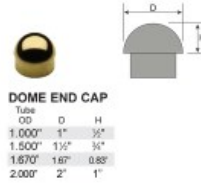

00-602/2 Polished Brass Half Ball End Cap 2" OD

Decorative and functional rail end caps and finials complete your railing project. Our end caps and finials are designed to provide a beautiful finishing touch to your Lavi handrail, footrail, stair railing, kitchen rail system, or other architectural metal railing project.