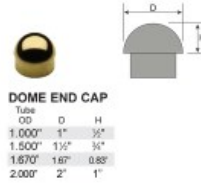

**00-602/1H Polished Brass Half Ball End Cap 1-1/2" OD**

**DOMED END CAP**

Type	OD	D	H
1.000"	1"	3/8"	
1.500"	1 1/2"	3/8"	
1.670"	1.67"	0.63"	
2.000"	2"	1"	

Decorative and functional rail end caps and finials complete your railing project. Our end caps and finials are designed to provide a beautiful finishing touch to your Lavi handrail, footrail, stair railing, kitchen rail system, or other architectural metal railing project.