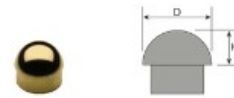

BuyRailings 71 Commerce Drive Brookfield, CT 06804 T 877-810-4116 F +1-203-930-3620 www.buyrailings.com

00-602/1 Polished Brass Half Ball End Cap 1" OD

DOMED END CAP

Tube OD	D	H
1.000"	1"	3/8"
1.500"	1 1/2"	3/8"
1.670"	1.67"	0.83"
2.000"	2"	1"

Decorative and functional rail end caps and finials complete your railing project. Our end caps and finials are designed to provide a beautiful finishing touch to your Lavi handrail, footrail, stair railing, kitchen rail system, or other architectural metal railing project.