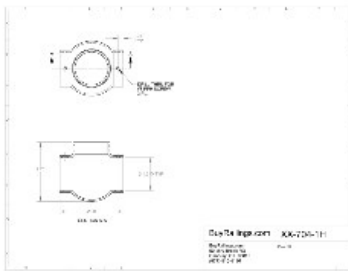

## 44-704/1H SPEC SHEET

BuyRailings 71 Commerce Drive Brookfield, CT 06804 T 877-810-4116 F +1-203-930-3620 [www.buyrailings.com](http://www.buyrailings.com)

**44-704/1H** Satin (Brushed) Stainless Steel Ball Tee 1-1/2" OD

Ball fittings are used to construct handrails, footrails, stair rails, bar rails, ballet rails, and many other metal railing systems. The vertical posts of the railings should be made with a continuous architectural metal tube (for strength) while the horizontals are cut and fit with architectural hardware between posts. Ball fittings may be available in a variety of finishes not usually found in traditional brass fittings, including white, stainless steel, and more.