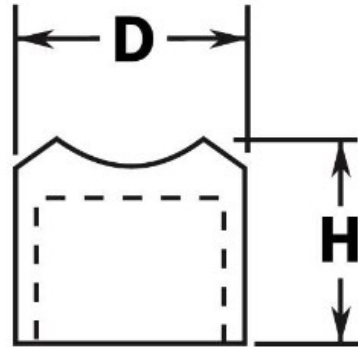

**00-819/2 Polished Brass Outer Perpendicular Collar 2" OD**

Universal railing connectors are either factory assembled into metal posts or as individual components to accommodate any handrail, foot rail, stair railing, or other architectural railing configuration. Available finishes may include polished brass, satin, chrome plated, or Lido-Tone powder coating.

**Note:**

**Flush fittings DO NOT include screws.** Attach tube to fitting with Lido Weld adhesive, LB-00201.