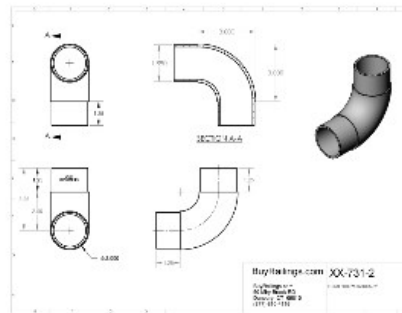

## 44-731/2 Satin (Brushed) Stainless Steel Flush Radius Ell 2" OD

A streamlined look is achieved with the use of flush hand rail fittings. Component options ensure simple assembly and flexibility to accommodate any project. Our line of flush hand rail fittings feature a 1" long sleeve (The longest in the industry) for added strength and adhesive coverage.