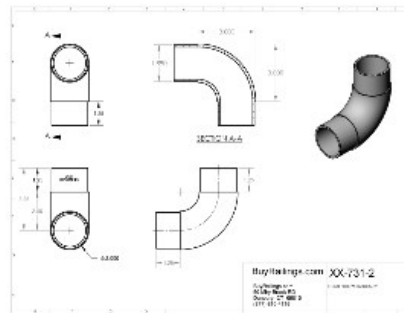

BuyRailings 71 Commerce Drive Brookfield, CT 06804 T 877-810-4116 F +1-203-930-3620 www.buyrailings.com

40-731/2 Polished Stainless Steel Flush Radius Ell 2" OD

A streamlined look is achieved with the use of flush hand rail fittings. Component options ensure simple assembly and flexibility to accommodate any project. Our line of flush hand rail fittings feature a 1" long sleeve (The longest in the industry) for added strength and adhesive coverage.

Note:

Flush fittings DO NOT include screws. Attach tube to fitting with Lido Weld adhesive, LB-00201.