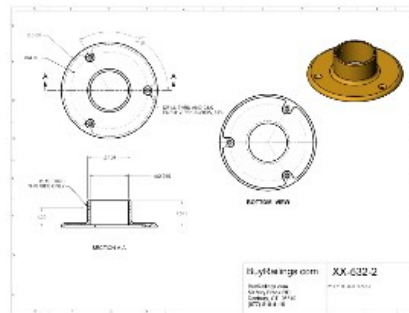

00-532/2 Polished Brass 5" Floor Flange 2"OD

Flanges provide numerous mounting solutions for railing projects including wall mounting handrails, floor mounting footrail as well as angle, adjustable, socket, square, cut and cubicle mounting for special architectural railing projects.