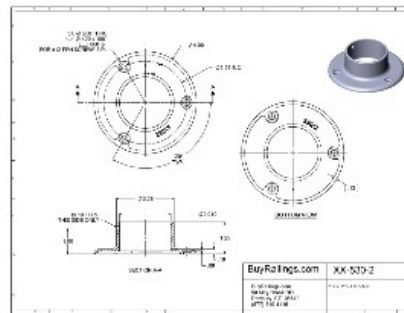

00-530/2 4" Polished Brass Wall Flange 2" OD

Flanges provide numerous mounting solutions for railing projects including wall mounting handrails, floor mounting footrail as well as angle, adjustable, socket, square, cut and cubicle mounting for special architectural railing projects.