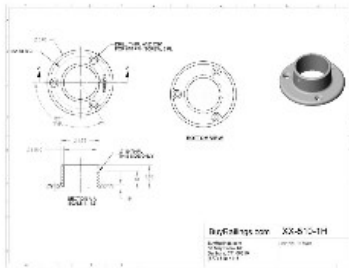

## 44-510/1H SPEC SHEET

BuyRailings 71 Commerce Drive Brookfield, CT 06804 T 877-810-4116 F +1-203-930-3620 [www.buyrailings.com](http://www.buyrailings.com)

**44-510/1H** Satin (Brushed) Stainless Steel 3" Diameter Wall Flange 1-1/2" Tubing

An elegant flange useful for mounting tube to walls or light duty floor surface mounts.