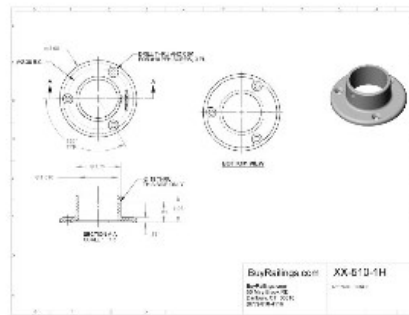

00-510/1H Polished Brass 3" Diameter Wall Flange 1-1/2" Tubing

An elegant flange useful for mounting tube to walls or light duty floor surface mounts.