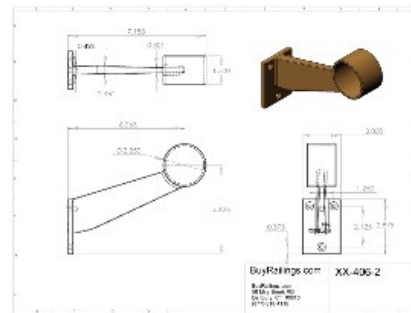

BuyRailings 71 Commerce Drive Brookfield, CT 06804 T 877-810-4116 F +1-203-930-3620 www.buyrailings.com

44-406/2 Satin (Brushed) Stainless Steel Contemporary Bar Mount Bracket 2" OD

406 does NOT have a pre-drilled hole for set screw. Mount brackets to stud in wall. Maximum spacing between brackets is 4 feet. Consult local codes for rail height and other requirements. Ideal for bar mount or floor mount.