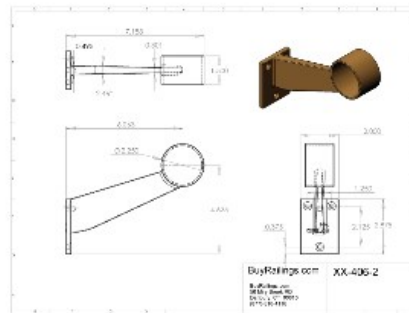

BuyRailings 71 Commerce Drive Brookfield, CT 06804 T 877-810-4116 F +1-203-930-3620 www.buyrailings.com

40-406/2 Polished Stainless Steel Contemporary Bar Mount Bracket 2" OD

406 does NOT have a pre-drilled hole for set screw. Mount brackets to stud in wall. Maximum spacing between brackets is 4 feet. Consult local codes for rail height and other requirements. Ideal for bar mount or floor mount.