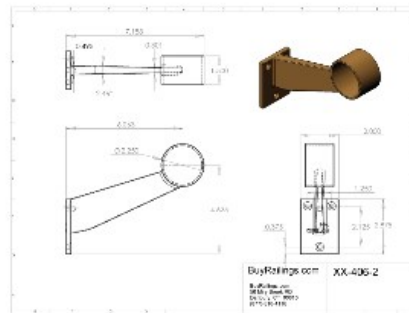

00-406/2 Polished Brass Contemporary Bar Mount Bracket 2" OD

406 does NOT have a pre-drilled hole for set screw. Mount brackets to stud in wall. Maximum spacing between brackets is 4 feet. Consult local codes for rail height and other requirements. Ideal for bar mount or floor mount.