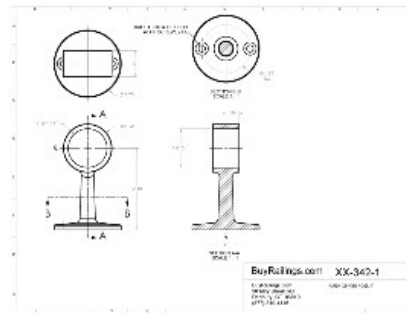

BuyRailings 71 Commerce Drive Brookfield, CT 06804 T 877-810-4116 F +1-203-930-3620 www.buyrailings.com

40-342/1 Polished Stainless Steel Flush Center Post 1" OD

Architectural hardware provides a unique breadth of decorative hardware brackets for mounting metal railings in all kinds of settings. And, like your handrail, footrail, stair railing, kitchen rail system or other railing, brackets may be available in a variety of finishes in addition to traditional brass fittings, including white, stainless steel, and more. All brackets are supplied with necessary hardware for proper installation.

Note:

- Fittings are supplied with self-drilling, self-tapping hardware.
- Mount brackets to stud in wall.
- Maximum spacing between brackets is 4 feet.
- Consult local codes for rail height and other requirements.