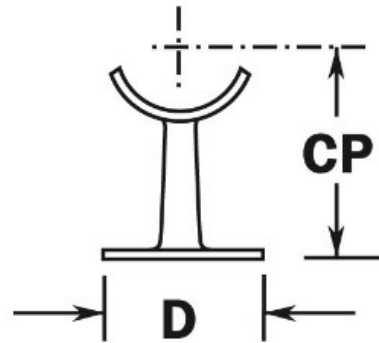

00-341/1H Brass Saddle Post 1-1/2" OD

Architectural hardware provides a unique breadth of decorative hardware brackets for mounting metal railings in all kinds of settings. And, like your handrail, footrail, stair railing, kitchen rail system or other railing, brackets may be available in a variety of finishes in addition to traditional brass fittings, including white, stainless steel, and more. All brackets are supplied with necessary hardware for proper installation.

Note:

Fittings are supplied with self-drilling, self-tapping hardware.

Mount brackets to stud in wall.

Maximum spacing between brackets is 4 feet.

Consult local codes for rail height and other requirements.