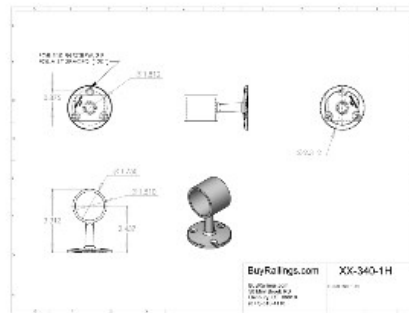

## 44-340/1H Satin (Brushed) Stainless Steel Flush End Post 1-1/2" OD

Architectural hardware provides a unique breadth of decorative hardware brackets for mounting metal railings in all kinds of settings. And, like your handrail, footrail, stair railing, kitchen rail system or other railing, brackets may be available in a variety of finishes in addition to traditional brass fittings, including white, stainless steel, and more. All brackets are supplied with necessary hardware for proper installation.

**Note:**

- Fittings are supplied with self-drilling, self-tapping hardware.
- Mount brackets to stud in wall.
- Maximum spacing between brackets is 4 feet.
- Consult local codes for rail height and other requirements.