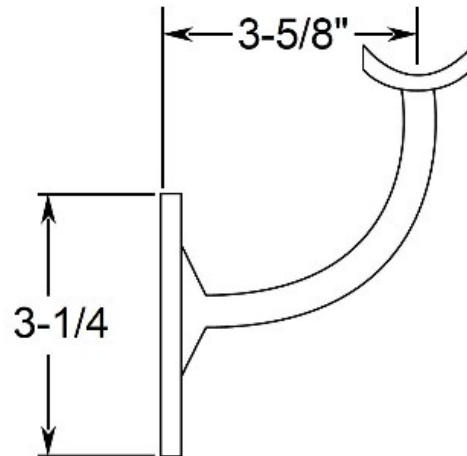

**00-014/2 Solid Brass Heavy Duty Bracket 2" OD**

Like the 302 but with a flared stem at the base and 4 holes for screws to the railing.