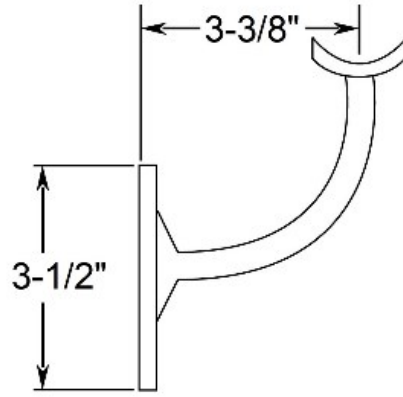

00-014/1H Solid Brass Heavy Duty Bracket 1-1/2" OD

Like the 302 but with a flared stem at the base and 4 holes for screws to the railing.