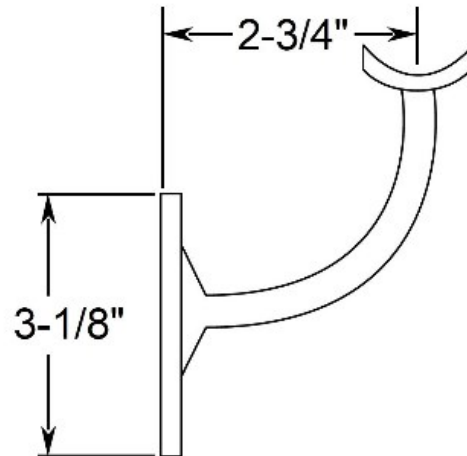

**00-302/2 Polished Brass Deluxe Handrail Bracket 2" OD**

Summary...

Architectural hardware provides a unique breadth of decorative hardware brackets for mounting metal railings in all kinds of settings. And, like your handrail, footrail, stair railing, kitchen rail system or other railing, brackets may be available in a variety of finishes in addition to traditional brass fittings, including white, stainless steel, and more.