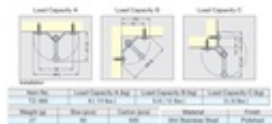

SG-TZ-360 SG-TZ-360G - Butterfly Hook (Polished Stainless Steel 304)

- Hinged flap allows flush or corner mount.
- Applicable angle: 90°~ 270°
- BUTTERFLY HOOK
Material : 304 Stainless Steel
Finish : Polished
Supplied with stainless steel screw(4x12)