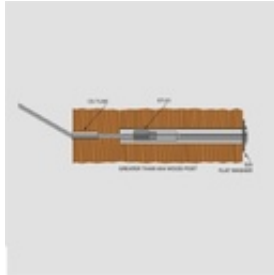

CS-Tube CA-PT - Stainless Steel Protector Tube (Satin Stainless Steel 316)

To keep the cable from biting in the wood, the stainless steel post protector tube is inserted into a wood post where the cable enters/exits the post at an angle. See drawings for details.