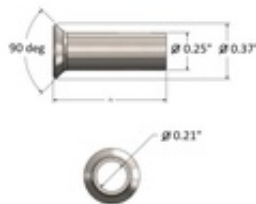

CS-Tube CA-PT - Stainless Steel Protector Tube (Satin Stainless Steel 316)

To keep the cable from biting in the wood, the stainless steel post protector tube is inserted into a wood post where the cable enters/exits the post at an angle. See drawings for details.