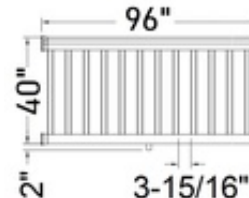

**80-3250/FLU/42/8** 3250-FLU - Railings Kit 3.25" Top Rail w/1.75" Pickets (Includes Brackets)  
(42", 8FT)

1.75 in Fluted picket.

Designed to standard building code heights of 36" and 42".

Structurally reinforced with Aluminum extrusions (8' and 10' sections only)

Includes mounting brackets and screws.

Available in white