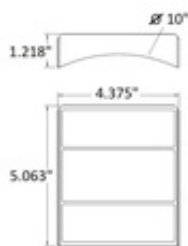

**80-301R/10/KIT** 301R - 3250 Series Round Column Adapter Kit (10")

Includes two brackets and eight (8) mounting screws.

If using for stairs use two adapter brackets for the top rail and one for the bottom rail.