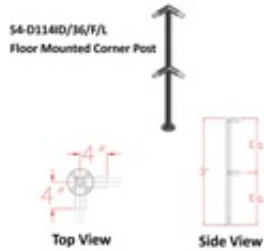

54-D114ID/36/F/L D114ID - Double Line Pre-Fabricated Brushed Aluminum Welded Posts (36", Corner)

1. Prefabricated welded satin aluminum posts.
2. 36" and 42" height.
3. 1-1/4" IPS Pipe
4. Use Lido Weld to connect pipe to posts
5. Use with Pipe 54-A114 pipes