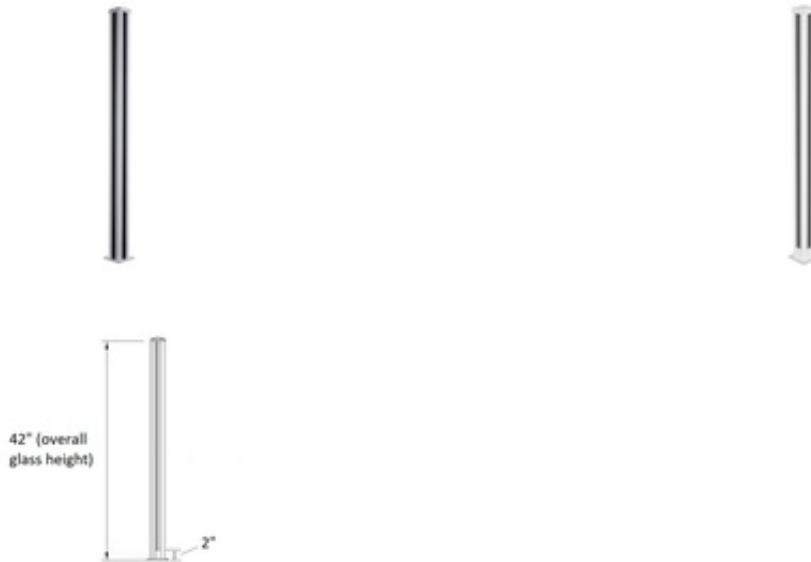

51WT-SCP/42 SCPOST - Scenic Posts for Glass (Aluminum White, Corner)

Scenic posts are made of aluminum and are 2-1/2" square in size. These posts are 42" high and have an integral channel designed to hold glass.

Standard available powder coat finishes are

- * Textured Black
- * Textured Lakeside Copper
- * White

Additional features are

- * Classic unobstructed panoramic view
- * Accommodates working with multiple angles
- * Eliminates the top and bottom rails
- * Long lasting Enviro-Coat Powder finish