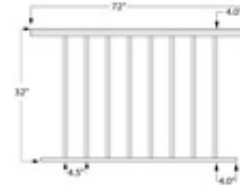

51DB-PRP36/6 3642L - Level Picket Rail Panels (Aluminum Dark Bronze, 36", 6FT)

This 6ft long Level Picket Rail Panel is designed for 36" high railing and it has $\frac{3}{4}$ " square pickets that are spaced 3-3/4" apart to pacify the 4" sphere rule. This panel has a dark bronze painted finish.

The panel is designed to be supported/held in place by our 2-1/2" square aluminum post - see item group 9000/36/F.

Consult local building code for specific requirements in your area.

Call customer service for specific project take-offs and lead time information. Select items are in stock and can ship in 24-48 hours.