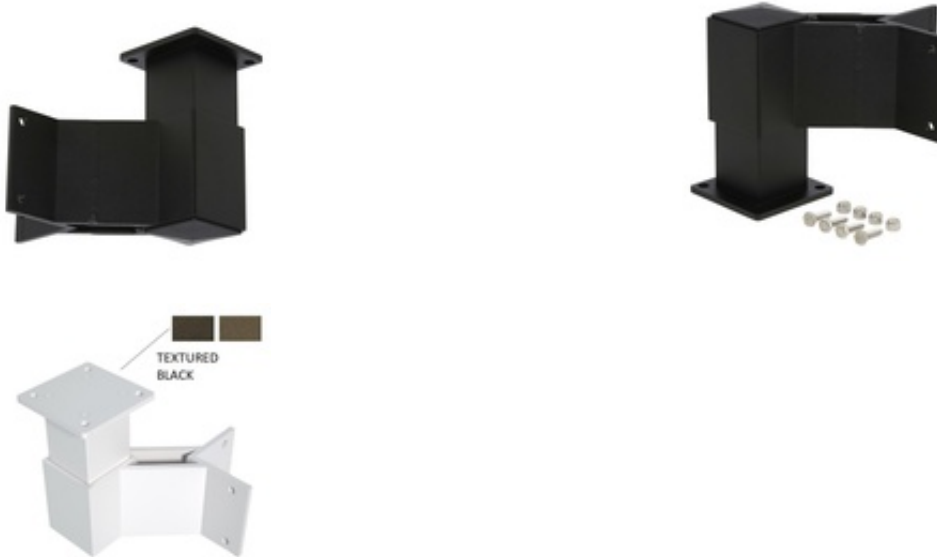

51BK-FBC2 FBKT - Fascia Bracket for Glassrail Post (Aluminum Black, Corner)

The fascia bracket for 2-1/2" square aluminum posts is made of aluminum and is designed to connect with GS635/36/F and GS635/42/F floor mount posts.

Mount the fascia bracket in the desired location and then mount the floor mount post on the matching square surface.

This bracket is available in three functional design styles

1. Center (Line) / End / Stair Fascia Bracket
2. 90 Degree Outside Corner Fascia Bracket
3. Custom Angle Corner Bracket

Each functional design style is available in three colors

1. Textured Black
2. Textured Lakeside Copper
3. White