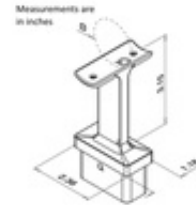

49-RL4711R/6030 RL4711R - Rectangular Line Handrail Bracket for Round Tube (Satin Stainless Steel 316)

(2) QS-113 Screws Sold Separately