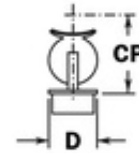

49-821/424 821 - Ball Adjustable Saddle (Satin Stainless Steel 316, 1.67" OD (0.08" Wall))

Universal railing connectors are either factory assembled into metal posts or as individual components to accommodate any handrail, foot rail, stair railing, or other architectural railing configuration. Available finishes may include polished brass, satin, chrome plated, or Lido-Tone powder coating.