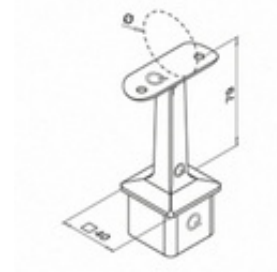

**49-4710R/1H** SL4710R - Square Line Handrail Bracket for Round Tube (Satin Stainless Steel 316)

(2) QS-111 Screws Sold Separately (see item QS-0511)

For 1.57"x1.57" square post and 1.5" round top handrail.