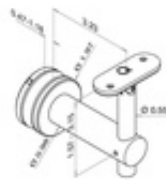

49-0155 SL0155 - Square Line Adjustable Glass Handrail Bracket Round Mount (Satin Stainless Steel 316)

Glass hole diameter 5/8"

(2) QS-113 Screws Sold Separately