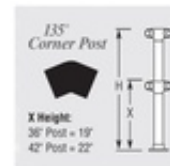

44-D238/4 DLFPA - Double Line Flush Posts - 135 Degree Corner Post (Satin Stainless Steel 304, 42", 2" OD (0.05" Wall))

Please Note: Flange is sold separately based on your installation needs.